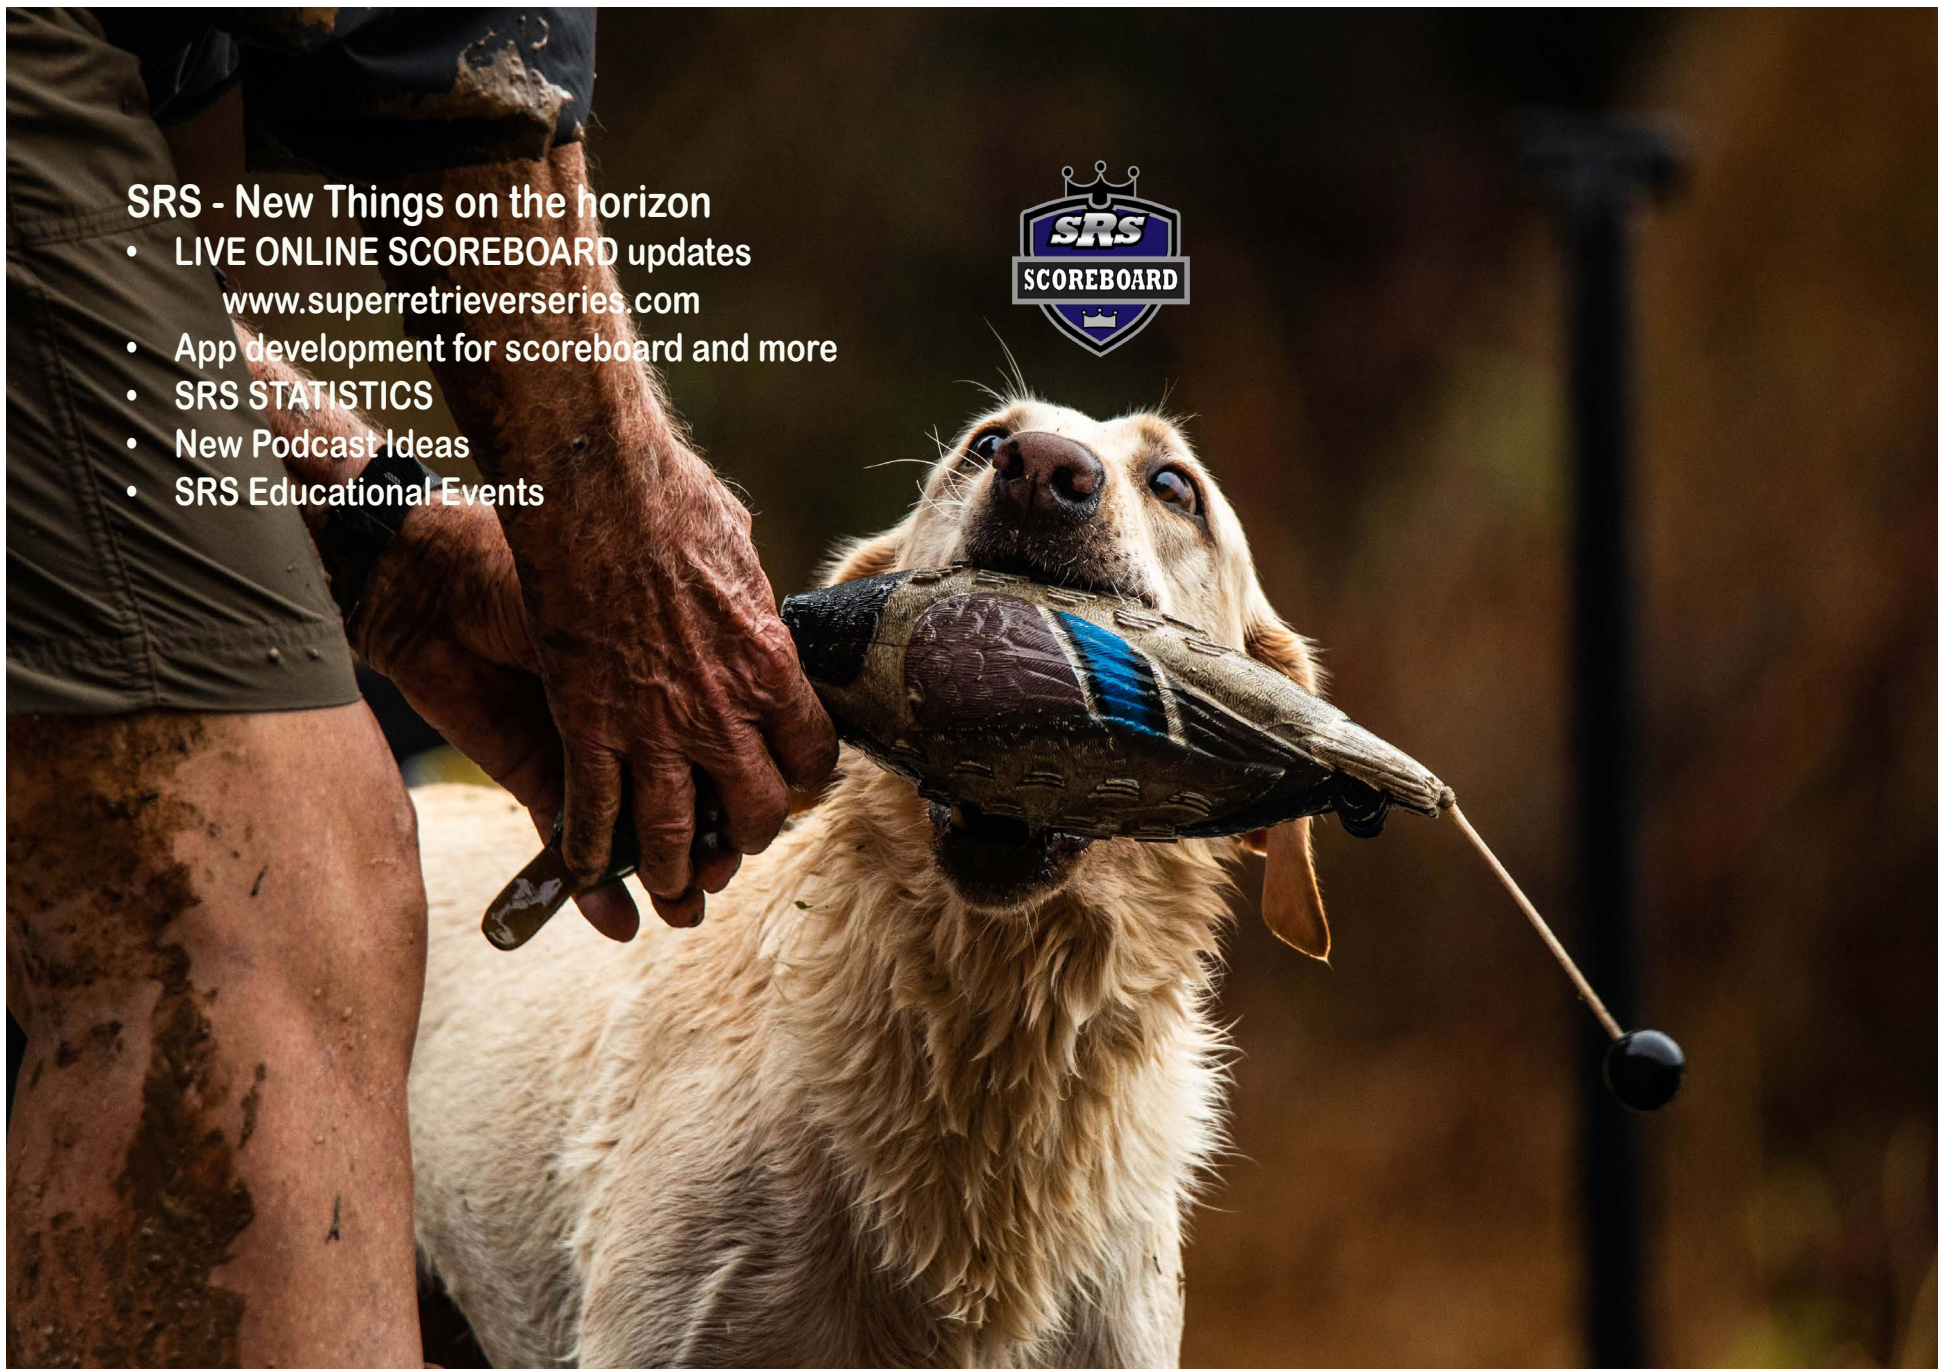

SRS - New Things on the horizon

- LIVE ONLINE SCOREBOARD updates
  www.superretrieverseries.com
- App development for scoreboard and more
- SRS STATISTICS
- New Podcast Ideas
- SRS Educational Events