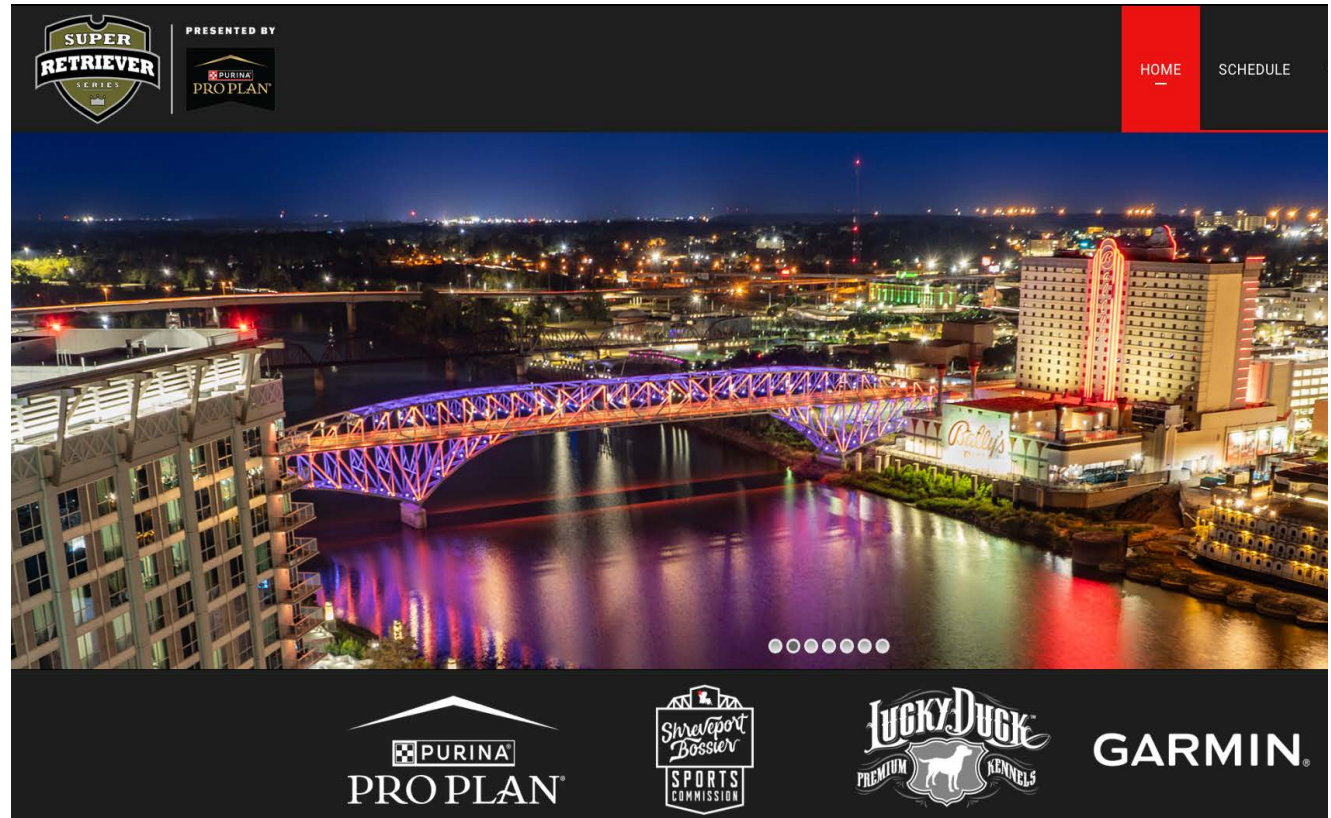

THE SUPER RETRIEVER SERIES MEDIA

Website • SUPERRETRIEVERSERIES.COM

20K Users 803K Event Count (past 12 months)

“Views” is the number of page or screen view events (depending on if you use GA on a website or a mobile ap

“Event count” is the total number of events, including page_view, but also any other events that you track.

NEW: Online LIVE Leaderboard
SRS Magazine Links

Podcast – “Behind the Line”